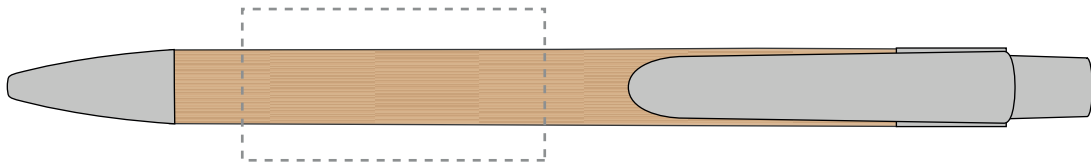

Your Ref:
Our Ref:

Quantity:
Version: 1

Product Code: TPC982501
Product Colour: SILVER

PRINTING CONCERNS:

We stock this item in the following colours

**PANTONE REFERENCE(S)**

- Colour 1
- Colour 2
- Colour 3
- Colour 4

ARTWORK SCALE 100%

ARTWORK SCALE 100%
Standard Print Area:
40mm x 20mm

Product Image for visualisation
- colours may vary

The dashed line is to demonstrate print area and will not appear on your printed item